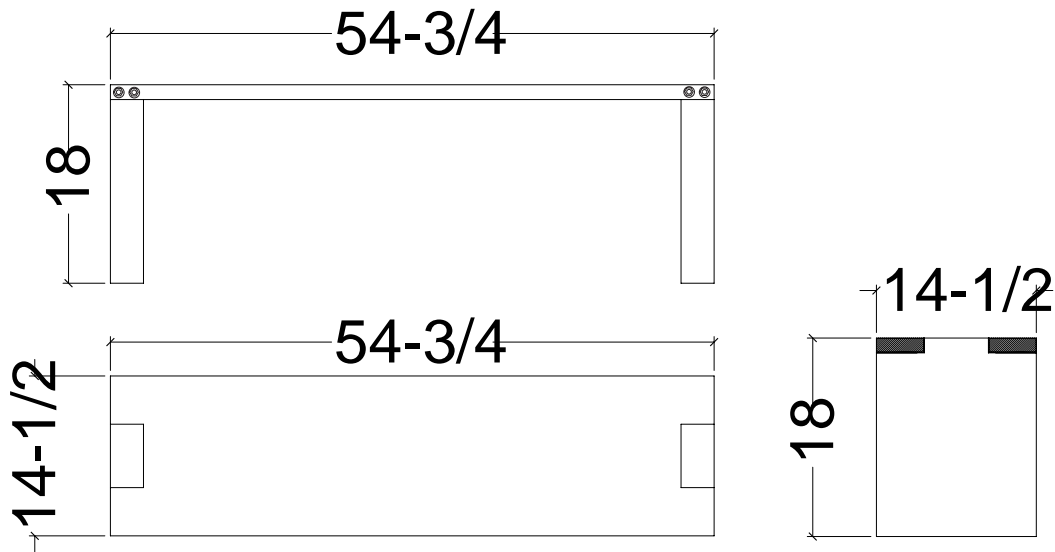

Flat Bench

The Flat bench is an exercise in elemental form and complimenting textures and materials. The concrete base is rough and industrial, while the ReClamed or ReCovered hardwood top is refined and exhibits the beauty of nature. All materials and finishes are engineered to handle the elements allowing the bench to be used indoors or out.

Flat Bench F-B-M1-55.75

$2500

Available Woods

Walnut ReClamed
Maple ReClamed
Hickory ReClamed
Sycamore ReClamed
Cypress ReClamed
Locust ReClamed
Mahogany ReCovered

sales@acronymdesigns.com p.913.397.2198

Printed on 100% recycled, 50% post-consumer content, processed chlorine-free paper. By GreenerPrinter.com