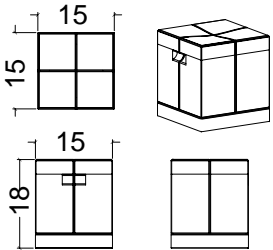

## ReCubed Seating

The ReCubed line is understated with sharp details and showcases the beauty of ReClaimed or ReCovered woods. End grain construction, like that of butcher block, ensures generations of enjoyment, while a dished seat for the stools offers comfort. The bench, tables, and bar/counter stools use a minimalistic stainless steel frame design, while the low stool base is supported with a sturdy concrete base. Suitable indoors or outdoor.

Bench

Low

Counter

Bar

Counter w/back

Bar w/back