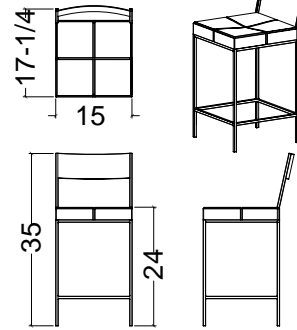

## ReCubed Seating

The ReCubed line is understated with sharp details and showcases the beauty of ReClaimed or ReCovered woods. End grain construction, like that of butcher block, ensures generations of enjoyment, while a dished seat for the stools offers comfort. The bench, tables, and bar/counter stools use a minimalistic stainless steel frame design, while the low stool base is supported with a sturdy concrete base. Suitable indoors or outdoor.

Bench

Low

Counter

Bar

Counter w/back

Bar w/back