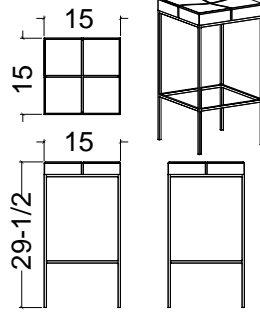

## ReCubed Seating

The ReCubed line is understated with sharp details and showcases the beauty of ReClaimed or ReCovered woods. End grain construction, like that of butcher block, ensures generations of enjoyment, while a dished seat for the stools offers comfort. The bench, tables, and bar/counter stools use a minimalistic stainless steel frame design, while the low stool base is supported with a sturdy concrete base. Suitable indoors or outdoor.

Bench

Low

Counter

Bar

Counter w/back

Bar w/back