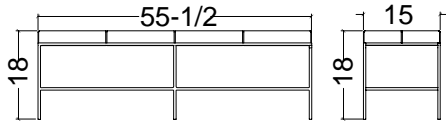

## ReCubed Seating

The ReCubed line is understated with sharp details and showcases the beauty of ReClaimed or ReCovered woods. End grain construction, like that of butcher block, ensures generations of enjoyment, while a dished seat for the stools offers comfort. The bench, tables, and bar/counter stools use a minimalistic stainless steel frame design, while the low stool base is supported with a sturdy concrete base. Suitable indoors or outdoor.

Bench

Low

Counter

Bar

Counter w/back

Bar w/back