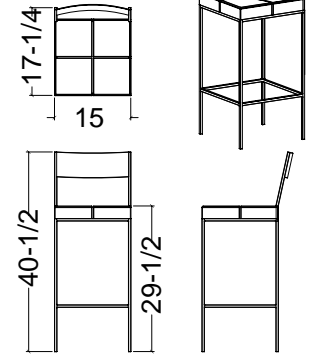

## ReCubed Seating

The ReCubed line is understated with sharp details and showcases the beauty of ReClaimed or ReCovered woods. End grain construction, like that of butcher block, ensures generations of enjoyment, while a dished seat for the stools offers comfort. The bench, tables, and bar/counter stools use a minimalistic stainless steel frame design, while the low stool base is supported with a sturdy concrete base. Suitable indoors or outdoor.

Bench

Low

Counter

Bar

Counter w/back

Bar w/back