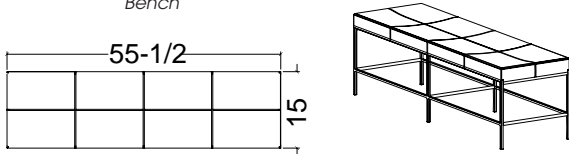

## ReCubed Seating

The ReCubed line is understated with sharp details and showcases the beauty of ReClaimed or ReCovered woods. End grain construction, like that of butcher block, ensures generations of enjoyment, while a dished seat for the stools offers comfort. The bench, tables, and bar/counter stools use a minimalistic stainless steel frame design, while the low stool base is supported with a sturdy concrete base. Suitable indoors or outdoor.

Bench

Low

Counter

Bar

Counter w/back

Bar w/back