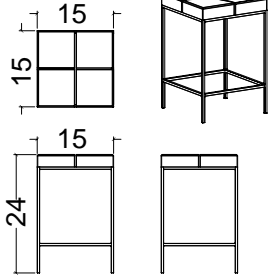

## ReCubed Seating

The ReCubed line is understated with sharp details and showcases the beauty of ReClaimed or ReCovered woods. End grain construction, like that of butcher block, ensures generations of enjoyment, while a dished seat for the stools offers comfort. The bench, tables, and bar/counter stools use a minimalistic stainless steel frame design, while the low stool base is supported with a sturdy concrete base. Suitable indoors or outdoor.

Bench

Low

Counter

Bar

Counter w/back

Bar w/back