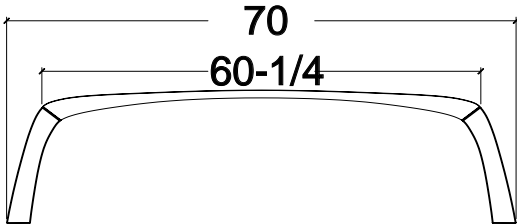

Swilken

The inspiration for the form came from the Swilken Bridge off the 18th Green at St. Andrews golf course in Scotland, where this small bridge is the embodiment of simplicity and structure. This bench follows those principals and uses the simplicity of form to showcase the beauty of the wood. Indoor/outdoor bench with ReClamed or ReCovered hardwood top and concrete or polished aluminum base.

Swilken Bench SW-B-W1-70 $3500

Swilken w/ Alum SW-B-W1A-70 $4000

Available Woods

Walnut ReClamed
Maple ReClamed
Hickory ReClamed
Sycamore ReClamed
Cypress ReClamed
Locust ReClamed
Mahogany ReCovered

sales@acronymdesigns.com p.913.397.2198

Printed on 100% recycled, 50% post-consumer content, processed chlorine-free paper. By GreenerPrinter.com