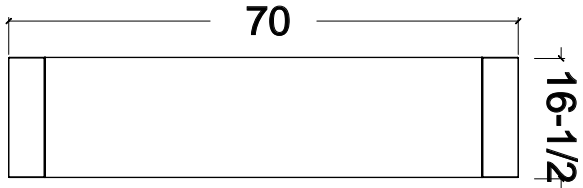

Swilken

The inspiration for the form came from the Swilken Bridge off the 18th Green at St. Andrews golf course in Scotland, where this small bridge is the embodiment of simplicity and structure. This bench follows those principals and uses the simplicity of form to showcase the beauty of the wood. Indoor/outdoor bench with ReClamed or ReCovered hardwood top and concrete or polished aluminum base.

Swilken Bench SW-B-W1-70 $3500

Swilken w/ Alum SW-B-W1A-70 $4000

Available Woods

Walnut ReClamed
Maple ReClamed
Hickory ReClamed
Sycamore ReClamed
Cypress ReClamed
Locust ReClamed
Mahogany ReCovered

sales@acronymdesigns.com p.913.397.2198

Printed on 100% recycled, 50% post-consumer content, processed chlorine-free paper. By GreenerPrinter.com