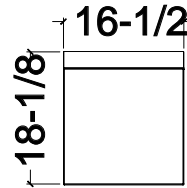

sales@acronymdesigns.com p.913.397.2198

Printed on 100% recycled, 50% post-consumer content, processed chlorine-free paper. By GreenerPrinter.com