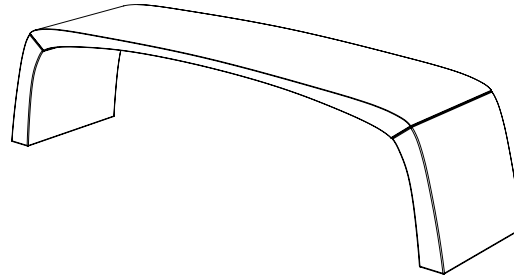

Swilken

The inspiration for the form came from the Swilken Bridge off the 18th Green at St. Andrews golf course in Scotland, where this small bridge is the embodiment of simplicity and structure. This bench follows those principals and uses the simplicity of form to showcase the beauty of the wood. Indoor/outdoor bench with ReClamed or ReCovered hardwood top and concrete or polished aluminum base.

Swilken Bench SW-B-W1-70 \$3500

Swilken w/ Alum SW-B-W1A-70 \$4000

Available Woods

Walnut ReClamed
Maple ReClamed
Hickory ReClamed
Sycamore ReClamed
Cypress ReClamed
Locust ReClamed
Mahogany ReCovered

sales@acronymdesigns.com p.913.397.2198